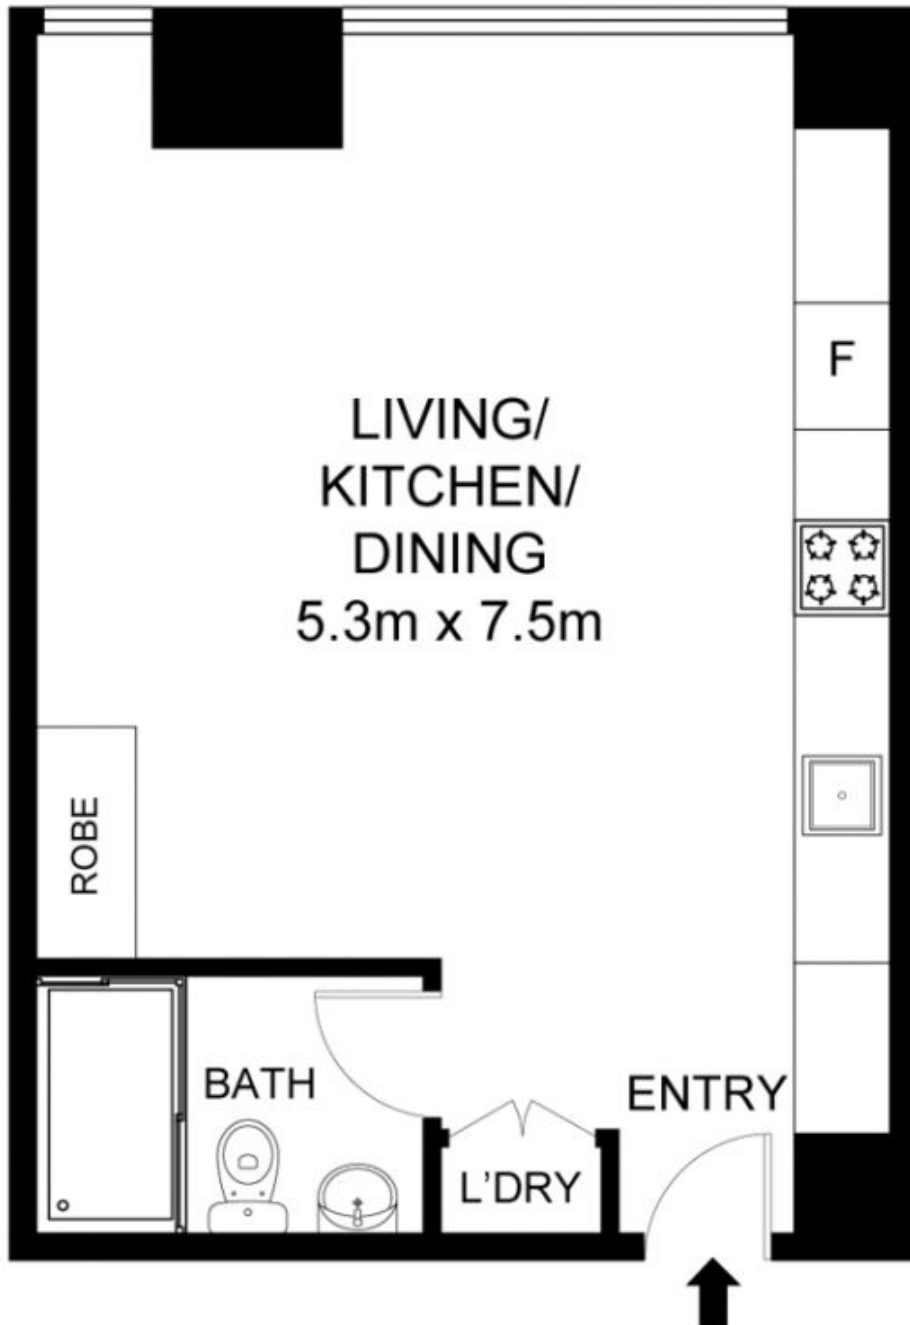

East facing stunning spacious studio apartment with herringbone engineering timber floor. This luxury building is included 25metre heated swimming pools, spa, sauna and gym.

Sze Chi (nettie) Lee
0478804430

Features:

- Miele appliances including cooktop
- Internal Laundry with 2 in 1 washing machine with dryer

2205/117 BATHURST STREET, SYDNEY

Total: 40 m²

THE ABOVE PLAN IS REPRESENTATION ONLY. ALL DIMENSIONS ARE APPROXIMATE SHOULD BE CHECKED ON SITE.
NO RESPONSIBILITY IS TAKEN FOR ERROR, OMISSION OR MISSTATEMENT.