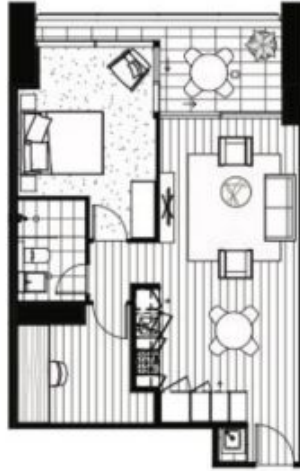

LEGEND PROPERTY